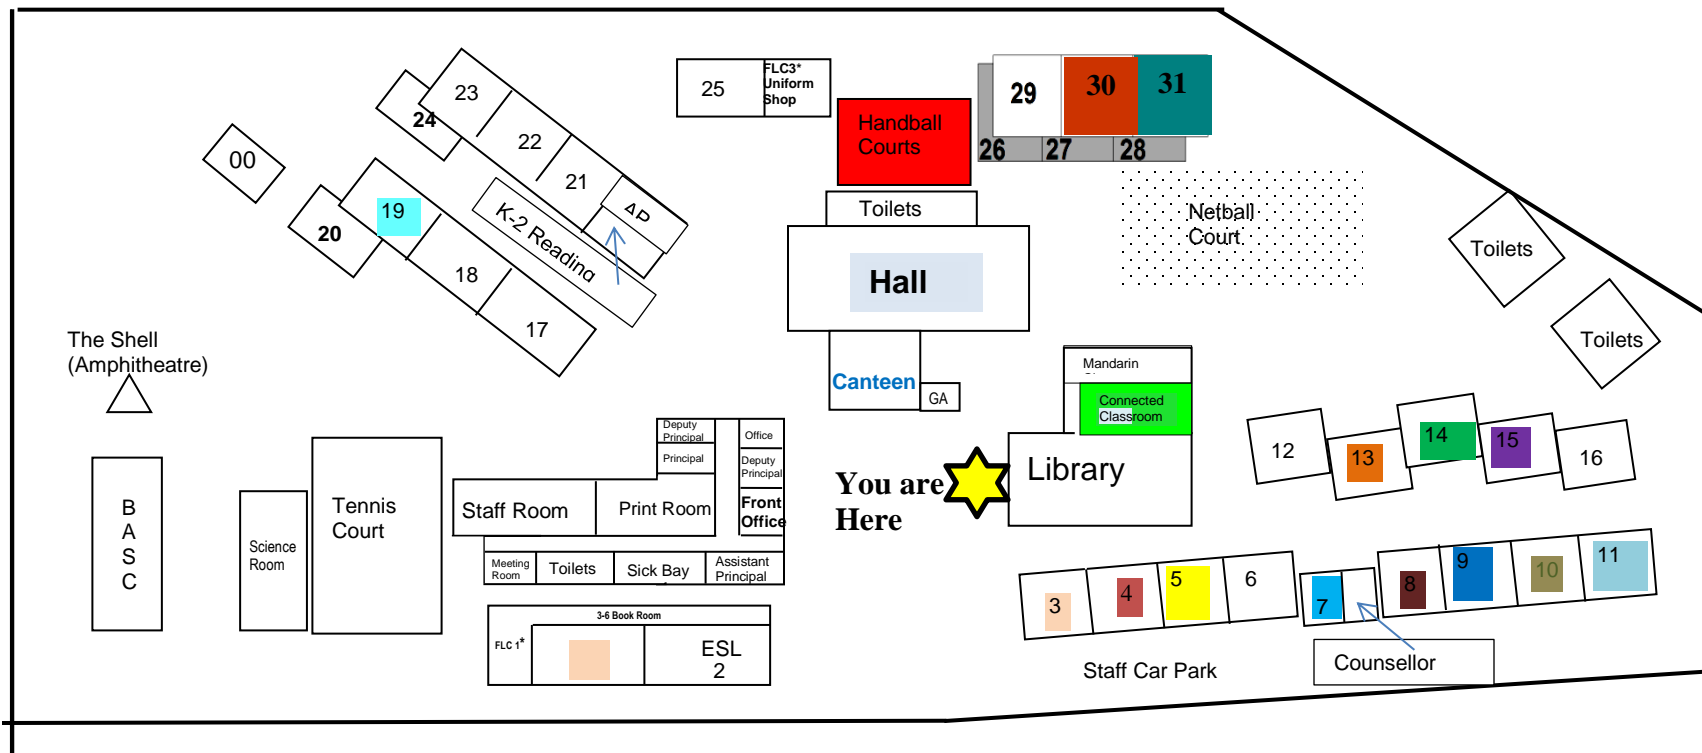

LINDFIELD EAST PUBLIC SCHOOL

CREATIVE WORKSHOPS CLASSROOMS TERM 2 2018

ROOM	CLASS
00	
1	
2	
3	Guitar Thursday PM
4	Public Speaking / Chess Intermediate
5	French / Chess Beginners
6	
7	Touch Typing
8	Keyboard/Piano Lessons
9	TrebleMakers
10	Guitar Thursday AM
11	Creative Writing
12	
13	Drawing

ROOM	CLASS
14	Jewellery Design
15	
16	
17	
18	
19	Musical Theatre
20	
21	
22	
23	
24	
25	

ROOM	CLASS
26	
27	
28	Robotics
29	
30	Art & Design
31	

ROOM	CLASS
Library	
Netball Court	
Handball Courts	Handball
Connected CR	Coding
Connected CR	Mini Movie Makers
Connected CR	Multimedia
Tennis Court	Tennis
Hall	Taekwondo
Hall	Drama
Hall	Funky Jazz/ Acrodance